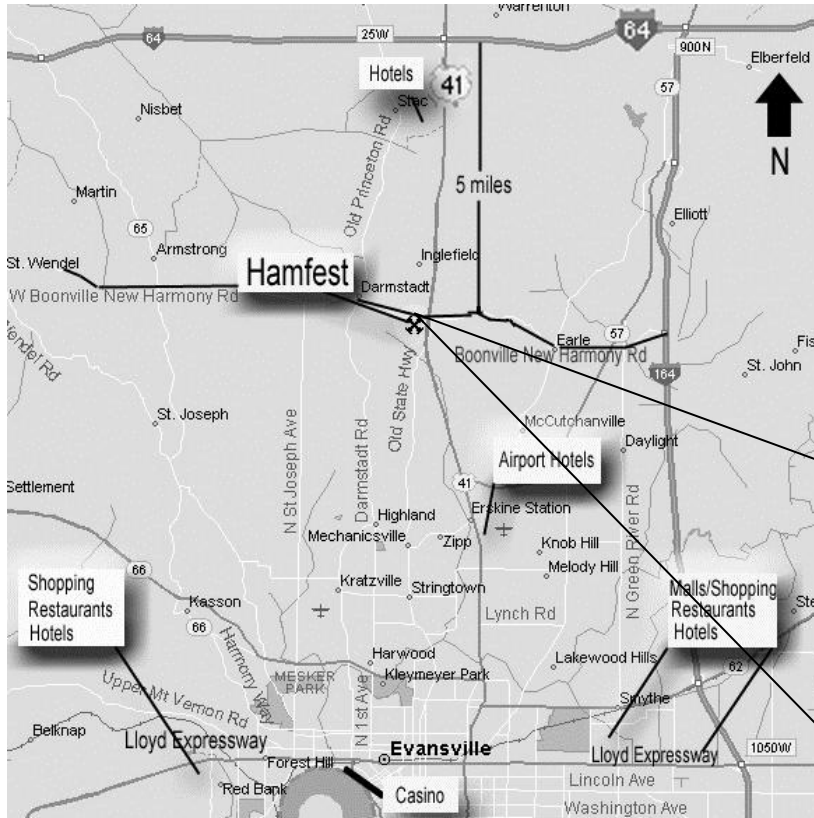

BACK BY POPULAR DEMAND! Concessions by the Old Post ARS, Vincennes, IN

Maps & GPS coordinates are also on our web site <http://w9ear.org>

From West or East: Take I-64 to US 41 South. Go 5 miles South on US 41. Turn right at Boonville-New Harmony Road. 4-H Center is the first left after the railroad track.